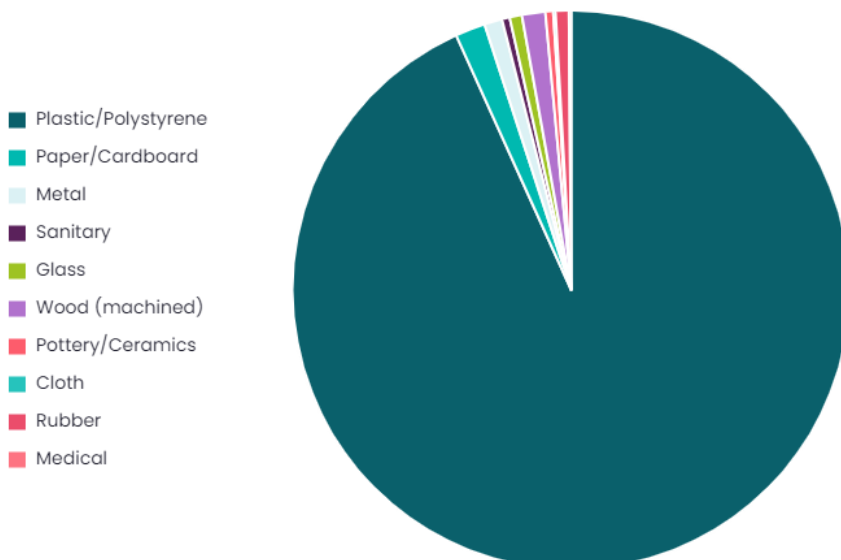

Bovisand Plymouth beach clean (and survey for the OSPAR convention) Survey

26th April 2023 - 3p.m.

Greg Wanell

Summary

Location Fort Bovisand Beach	Survey volunteers 10	Total volunteers 10	Length of beach surveyed 100m
Width of beach surveyed 20m	Bags collected 1.00	Weight collected 8.00kg	Total items 1550
Average items/100m 1550.00			

Materials collected

Summary of collected litter material

Material	Items found	Items per 100m	% of total
Plastic/Polystyrene	1445	1445.00	93.23%
Paper/Cardboard	27	27.00	1.74%
Metal	16	16.00	1.03%
Sanitary	7	7.00	0.45%
Glass	11	11.00	0.71%
Wood (machined)	21	21.00	1.35%
Pottery/Ceramics	7	7.00	0.45%
Cloth	2	2.00	0.13%
Rubber	12	12.00	0.77%
Medical	2	2.00	0.13%

Sources

Summary of collected litter sources

Source	Items found	Items per 100m	% of total
Microplastics	300	300.00	19.35%
Public	259	259.00	16.71%
Fishing	190	190.00	12.26%
Shipping	24	24.00	1.55%

Source	Items found	Items per 100m	% of total
Sewage related debris	7	7.00	0.45%
Fly-tipped	9	9.00	0.58%
Non-sourced	761	761.00	49.10%