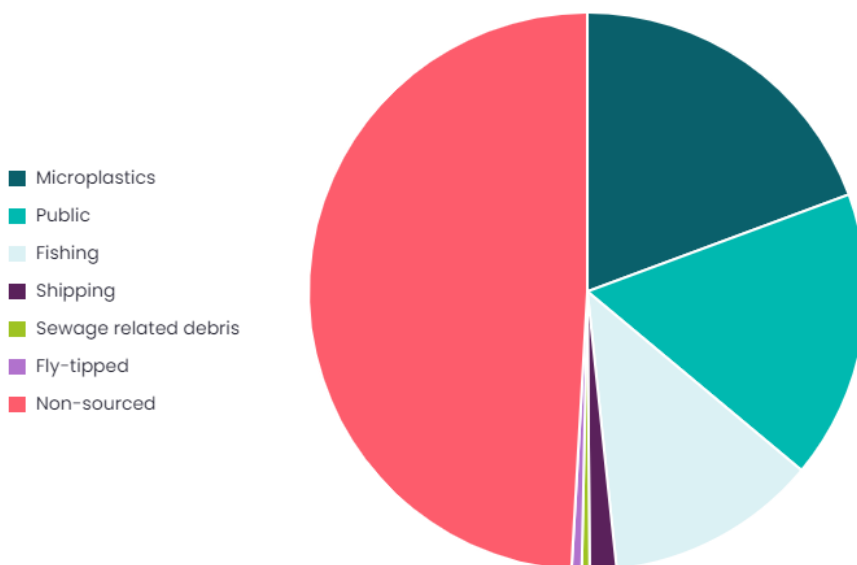

Bovisand Plymouth beach clean (and survey for the OSPAR convention) Survey

26th April 2023 - 3p.m.

Greg Wanell

Summary

Location Fort Bovisand Beach	Survey volunteers 10	Total volunteers 10	Length of beach surveyed 100m
Width of beach surveyed 20m	Bags collected 1.00	Weight collected 8.00kg	Total items 1550
Average items/100m 1550.00			

Materials collected

Summary of collected litter material

Material	Items found	Items per 100m	% of total
Plastic/Polystyrene	1445	1445.00	93.23%
Paper/Cardboard	27	27.00	1.74%
Metal	16	16.00	1.03%
Sanitary	7	7.00	0.45%
Glass	11	11.00	0.71%
Wood (machined)	21	21.00	1.35%
Pottery/Ceramics	7	7.00	0.45%
Cloth	2	2.00	0.13%
Rubber	12	12.00	0.77%
Medical	2	2.00	0.13%

Sources

Summary of collected litter sources

Source	Items found	Items per 100m	% of total
Microplastics	300	300.00	19.35%
Public	259	259.00	16.71%
Fishing	190	190.00	12.26%
Shipping	24	24.00	1.55%

Source	Items found	Items per 100m	% of total
Sewage related debris	7	7.00	0.45%
Fly-tipped	9	9.00	0.58%
Non-sourced	761	761.00	49.10%